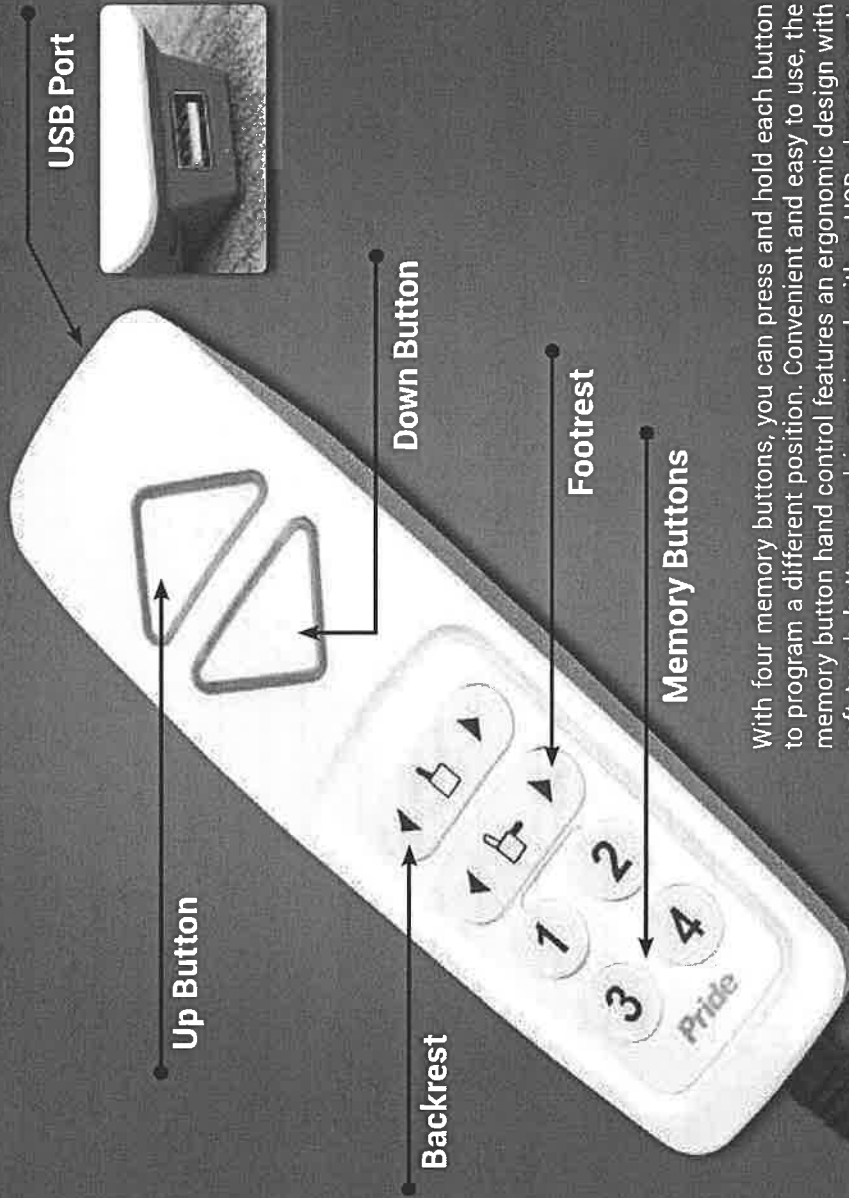

PRELIMINARY

With the memory button hand control, your PERFECT POSITION is always at your fingertips!

With four memory buttons, you can press and hold each button to program a different position. Convenient and easy to use, the memory button hand control features an ergonomic design with soft-touch buttons and is equipped with a USB charger port. Standard on the Oasis LC-580IM and LC-580IL.

How to Set Your Memory Buttons

Find your desired position

Press and hold memory button 1 and memory button 2 for three seconds. The LED lights on the memory buttons will flash to indicate that the hand control is in "set" mode.

Press and hold the desired memory button for three seconds to set the memory position. The LED lights will stop flashing.

Repeat steps to program memory buttons 2-4.

The Oasis brings a new level of comfort to Pride® Power Lift Recliners. Overstuffed padding provides elegant comfort and design, while contoured memory foam seating and pocketed coils deliver individualized support and relaxation. The Oasis provides true-infinite positioning and a standard memory button hand control.

- Premium furniture grade laminate/hardwood frames for added strength and durability
- Sinuous no-sag back springs combine durability with just the right amount of flexibility for personalized comfort
- Specially designed arms afford a luxurious feel and firm support
- Industry-exclusive quad pocket design offers extra storage – easy access top pockets provide convenient storage for your hand control and other devices
- Removable filling allows for custom lumbar support
- Standard lumbar pillow for additional support while relaxing